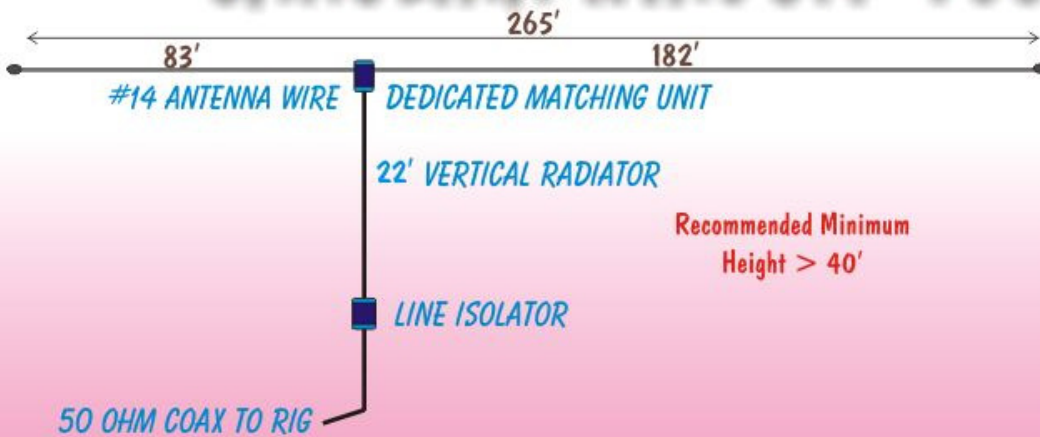

160 - 10 meters

## Specifications

Freq. Coverage:	160-10 m
Radiator Length:	265'
Vertical Radiator:	22'
Matching Method:	DMU
Transmatch Needed:	All bands
Power Rating:	1500 watts
	CW/SSB